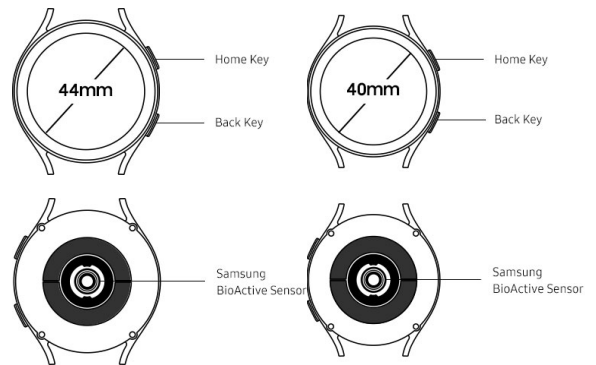

## Design

---

Color

44mm

40mm

Black

Black

Armor Aluminum  
LTE / Bluetooth

## Galaxy Watch4

GALAXY WATCH4

FITNESS

HEALTH

DESIGN

ECOSYSTEM

SPECS

Green

Pink gold

Silver

Silver

Dimensions &  
Weight

Galaxy  
Watch4  
44mm

Galaxy  
Watch4  
40mm

# Galaxy Watch4

44.4 x 43.3 x

40.4 x 39.3 x

9.8mm (Excluded

9.8mm (Excluded

GALAXY WATCH4

FITNESS

HEALTH