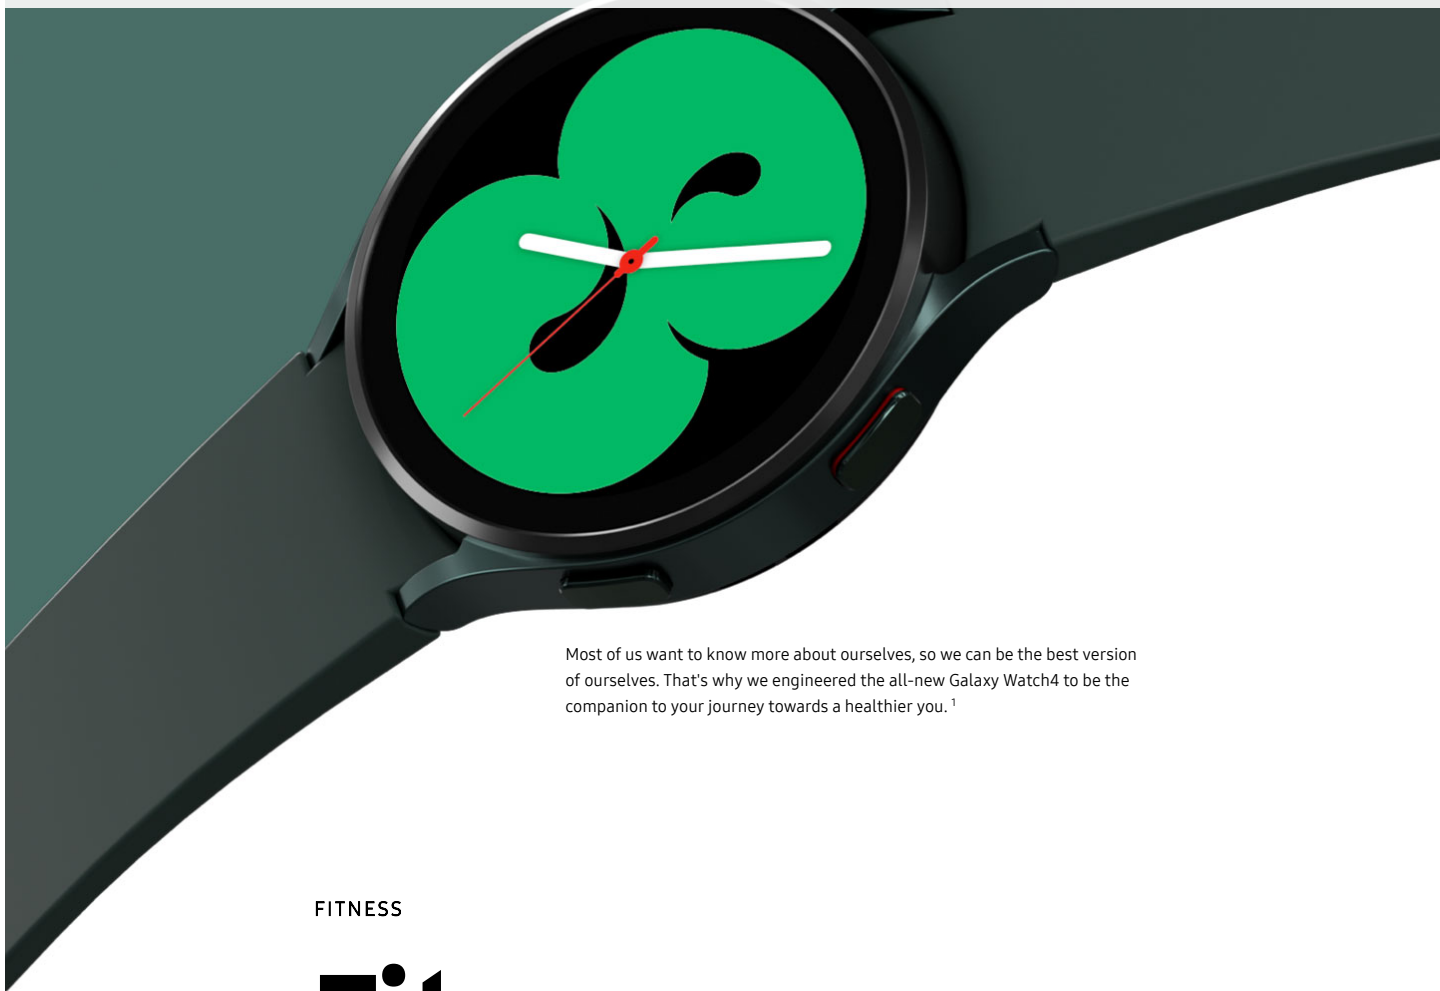

Galaxy Watch4

GALAXY WATCH4

FITNESS

HEALTH

DESIGN

ECOSYSTEM

SPECS

Most of us want to know more about ourselves, so we can be the best version of ourselves. That's why we engineered the all-new Galaxy Watch4 to be the companion to your journey towards a healthier you. ¹

FITNESS

Fitness within arm's reach

Galaxy Watch4

GALAXY WATCH4

FITNESS

HEALTH

DESIGN

ECOSYSTEM

SPECS

BODY COMPOSITION

**Don't just listen
to your body.
Know it**

Track your fitness progress with our first smartwatch that conveniently measures body composition. Get to know your body fat percentage, skeletal muscle, body water and more to achieve your goals. The Samsung BioActive Sensor and our fastest chip brings the biggest innovation to Galaxy Watch yet. ^{2, 3, 4, 5, 6, 7}