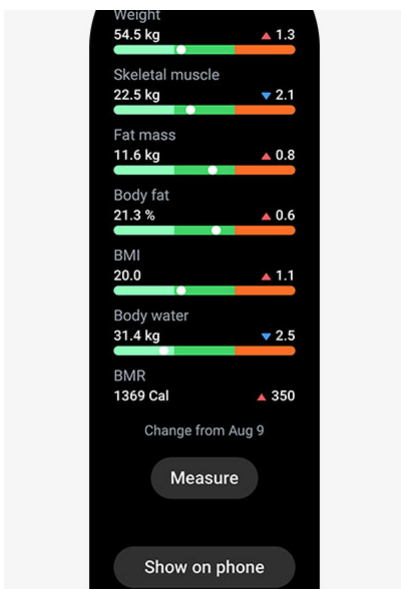

FITNESS

Fitness within arm's reach

Galaxy Watch4

GALAXY WATCH4

FITNESS

HEALTH

DESIGN

ECOSYSTEM

SPECS

BODY COMPOSITION

**Don't just listen
to your body.
Know it**

Track your fitness progress with our first smartwatch that conveniently measures body composition. Get to know your body fat percentage, skeletal muscle, body water and more to achieve your goals. The Samsung BioActive Sensor and our fastest chip brings the biggest innovation to Galaxy Watch yet. ^{2, 3, 4, 5, 6, 7}

Get a BIA measurement using just two fingers in 15 seconds. Anytime, anywhere.

How to measure

Note

Galaxy Watch4

GALAXY WATCH4

FITNESS

HEALTH

DESIGN