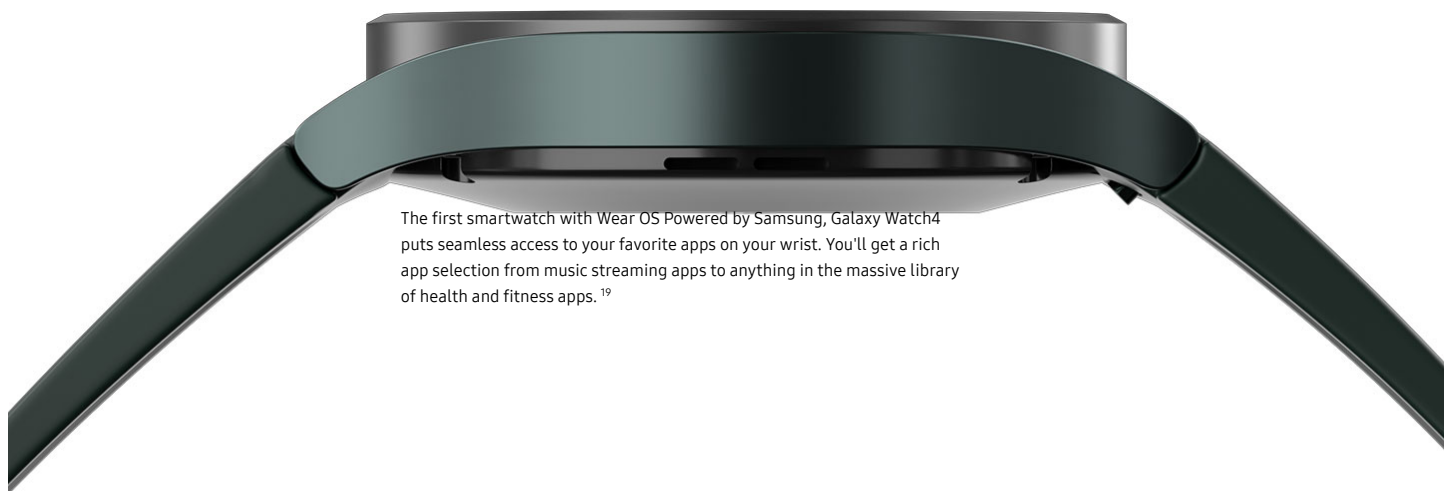

NEW OPERATING SYSTEM

It's a real team player

Galaxy Watch4

GALAXY WATCH4

FITNESS

HEALTH

DESIGN

ECOSYSTEM

SPECS

The first smartwatch with Wear OS Powered by Samsung, Galaxy Watch4 puts seamless access to your favorite apps on your wrist. You'll get a rich app selection from music streaming apps to anything in the massive library of health and fitness apps.¹⁹