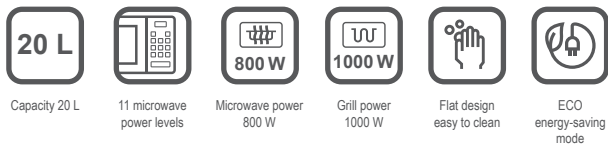

YC-MG02E-S

MICROWAVE

Capacity 20 L

11 microwave power levels

Microwave power 800 W

Grill power 1000 W

Flat design easy to clean

ECO energy-saving mode

Highlights

- Capacity 20 l
- Type: Microwave & Grill
- Electronic control
- ECO function
- 8 automatic programmes inc. time & weight defrost
- 11 levels of microwave power
- Straight design easy to clean

Technical Specification

- Capacity 20 L
- Type: Microwave & Grill
- Electronic control
- Microwave power 800 W
- Grill power 1000 W
- 8 automatic programs inc. time & weight defrost
- 11 levels of microwave power
- Defrost function
- Timer function and clock
- Child lock
- Cavity lighting
- ECO function
- Cavity: painted grey; 306 mm x 304 mm x 205 mm
- Power 1270 W