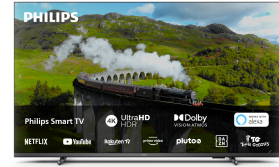

PHILIPS

Philips 7600 series 55PUS7608/12 TV 139.7 cm (55") 4K Ultra HD Smart TV Wi-Fi Anthracite

Brand : Philips

Product family: 7600 series

Product code: 55PUS7608/12

Product name : 55PUS7608/12

- Dolby Atmos sound
- Supports major HDR formats
- Philips Smart TV
- Philips 4K TV

Philips 7600 series 55PUS7608/12 TV 139.7 cm (55") 4K Ultra HD Smart TV Wi-Fi Anthracite:

Whatever you love, this responsive smart TV will find it fast. From old favourites to new releases, you can sit back while the TV searches all of the big streaming services for you! You'll enjoy a sharp picture, plus immersive Dolby Atmos sound.

Philips 7600 series 55PUS7608/12. Display diagonal: 139.7 cm (55"), Display resolution: 3840 x 2160 pixels, HD type: 4K Ultra HD, Display technology: LED, Screen shape: Flat. Smart TV. Native aspect ratio: 16:9. Digital signal format system: DVB-C, DVB-S, DVB-S2, DVB-T, DVB-T2, DVB-T2 HD. Wi-Fi, Ethernet LAN. Product colour: Anthracite